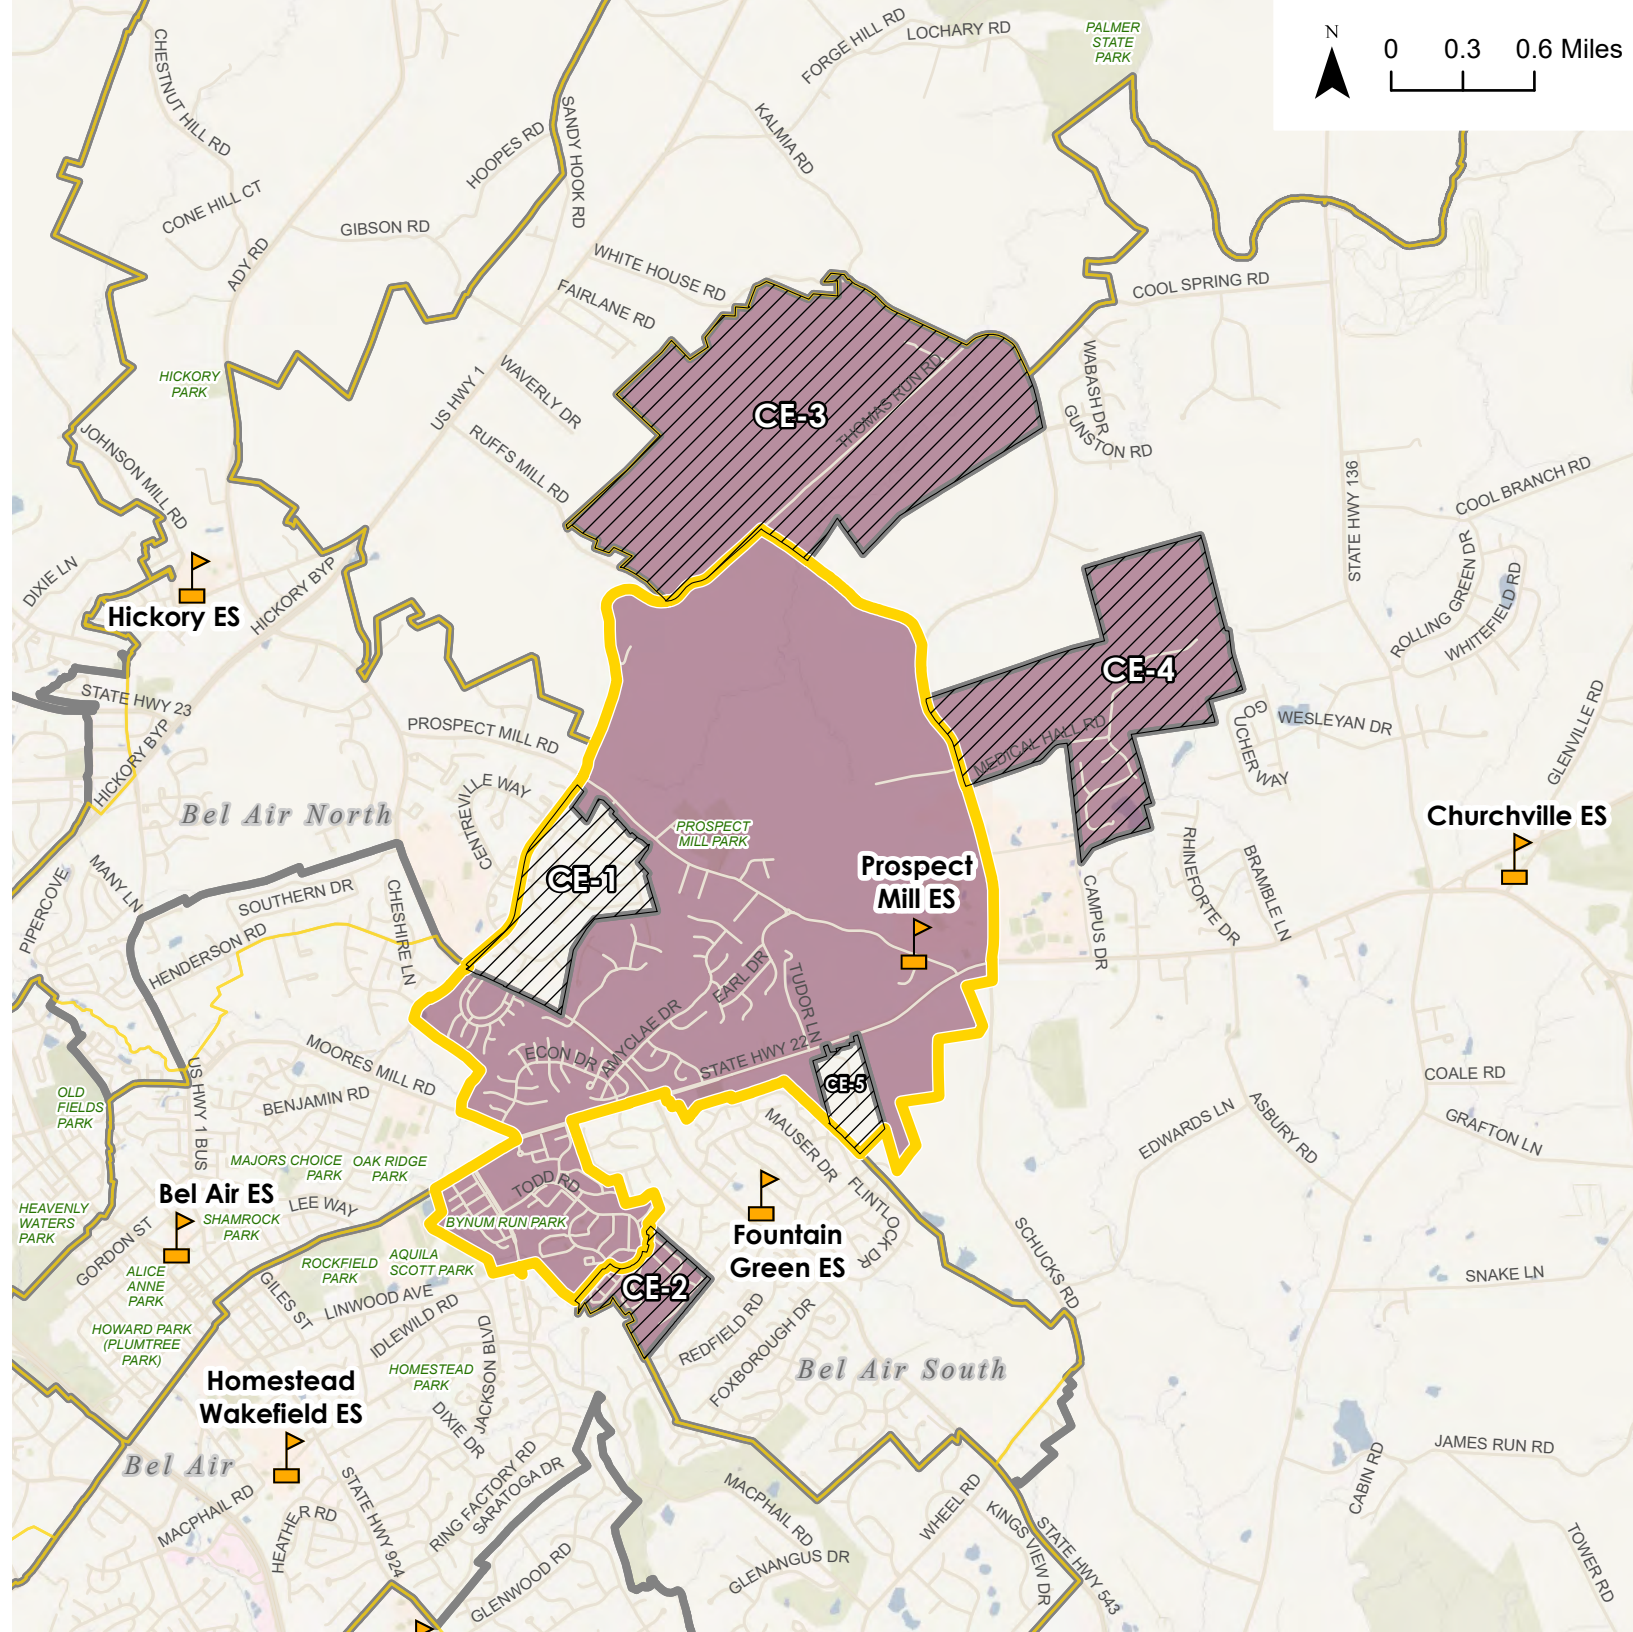

## Overview Map

## Potential Change Areas:

CE-1: From Hickory ES to Prospect Mill ES

CE-2: From Prospect Mill ES to Fountain Green ES

CE-3: From Prospect Mill ES to Churchville ES

CE-4: From Prospect Mill ES to Churchville ES

CE-5: From Churchville ES to Prospect Mill ES