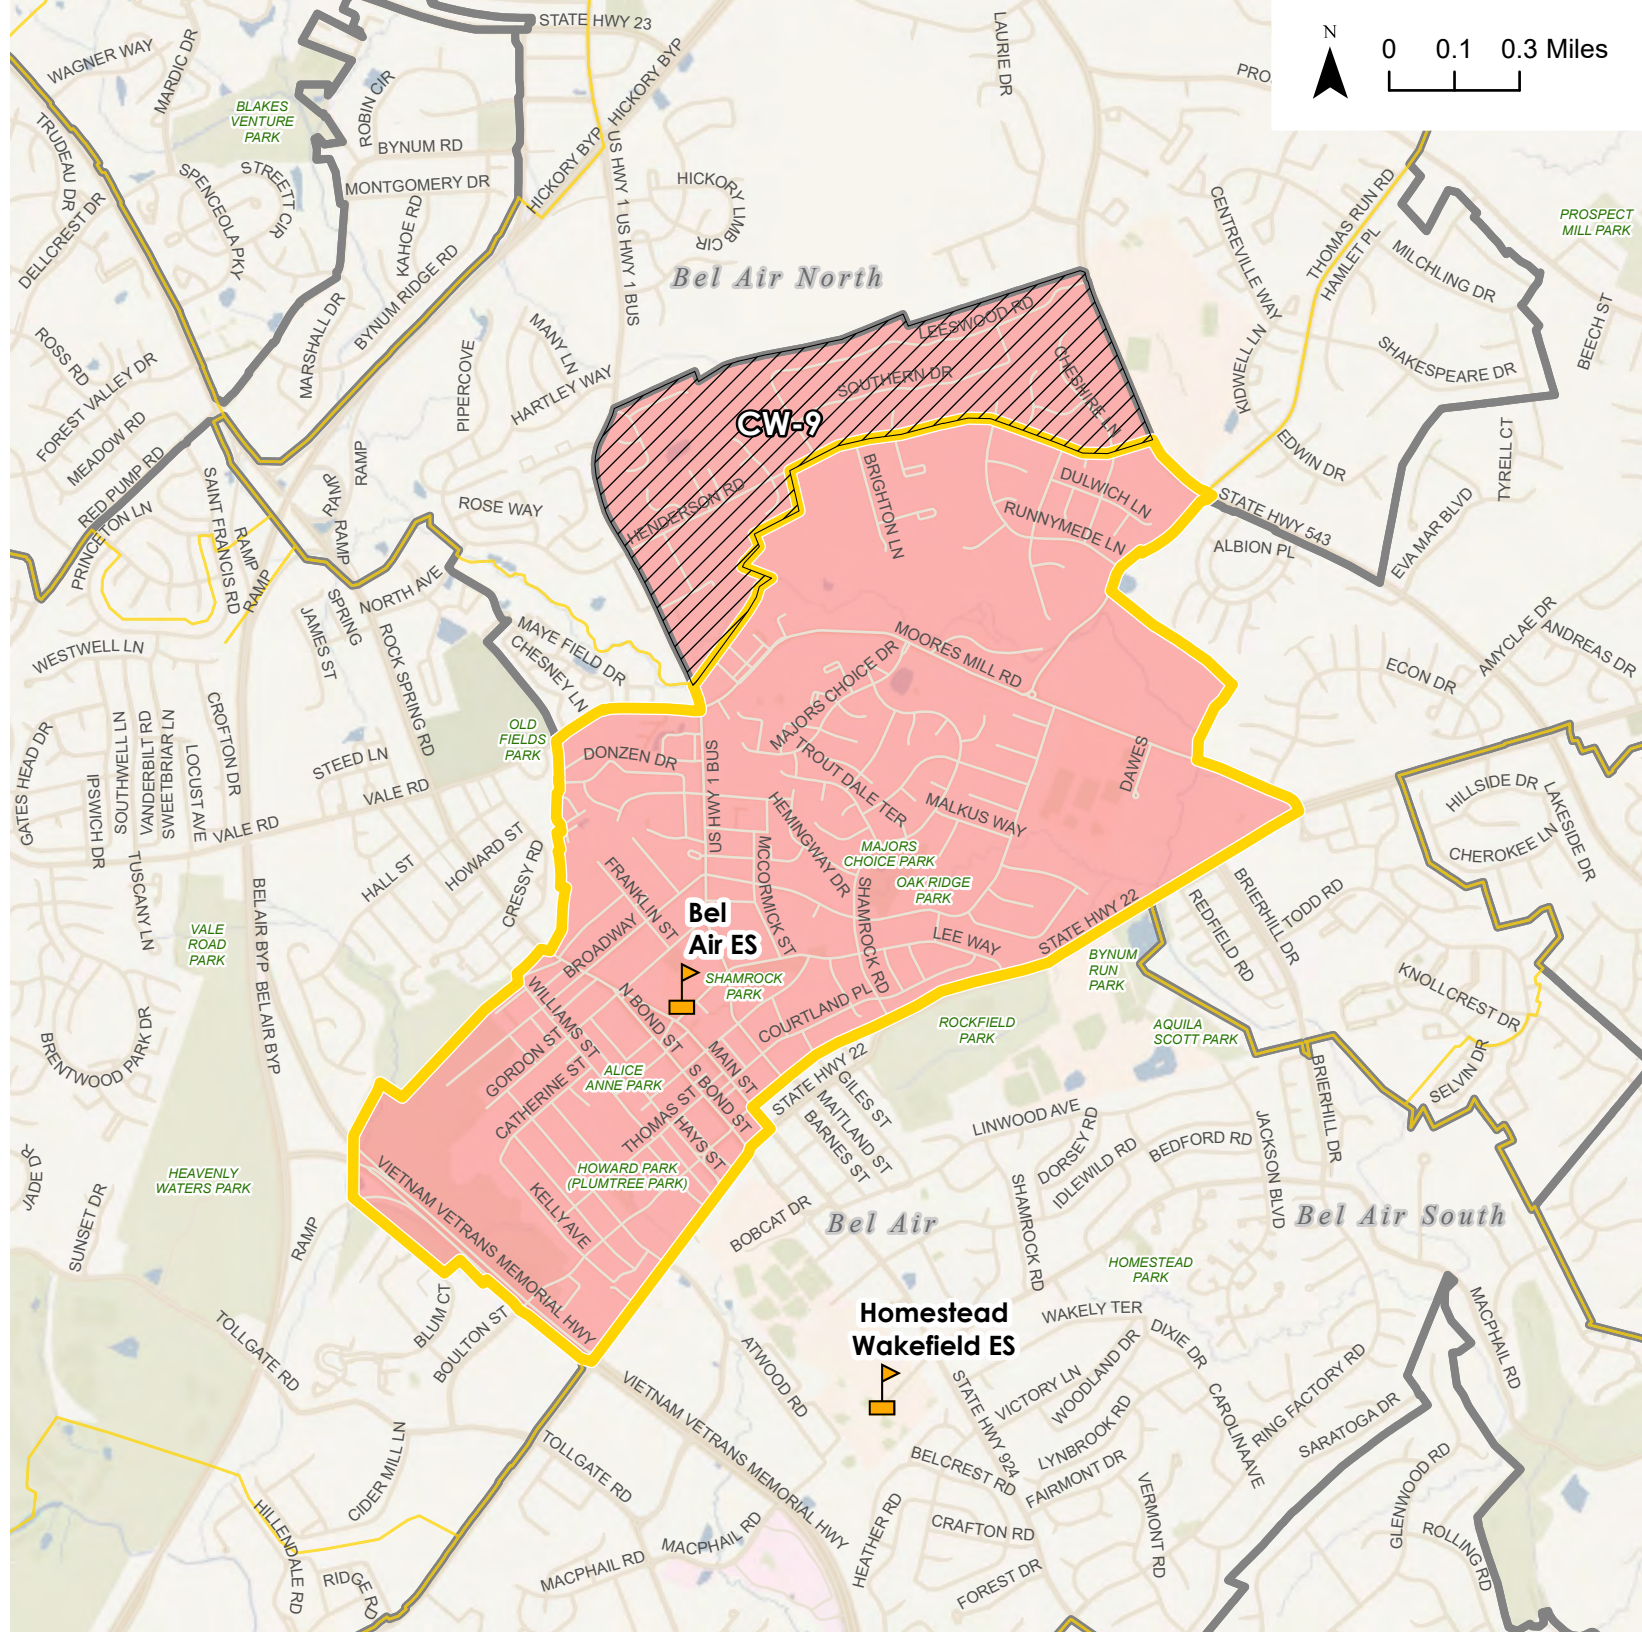

# District Overview - CEF 1

## Elementary School Center East (ESCE)

# CEF 1 - Bel Air ES

-  Elementary School
-  District Boundary
-  Elementary School Attendance Area Boundary - CEF 1
-  Elementary School Attendance Area Boundary - Existing
-  Bel Air ES
-  Elementary School Attendance Area Boundary - Existing (Outline)
-  Potential Change Area

## Overview Map