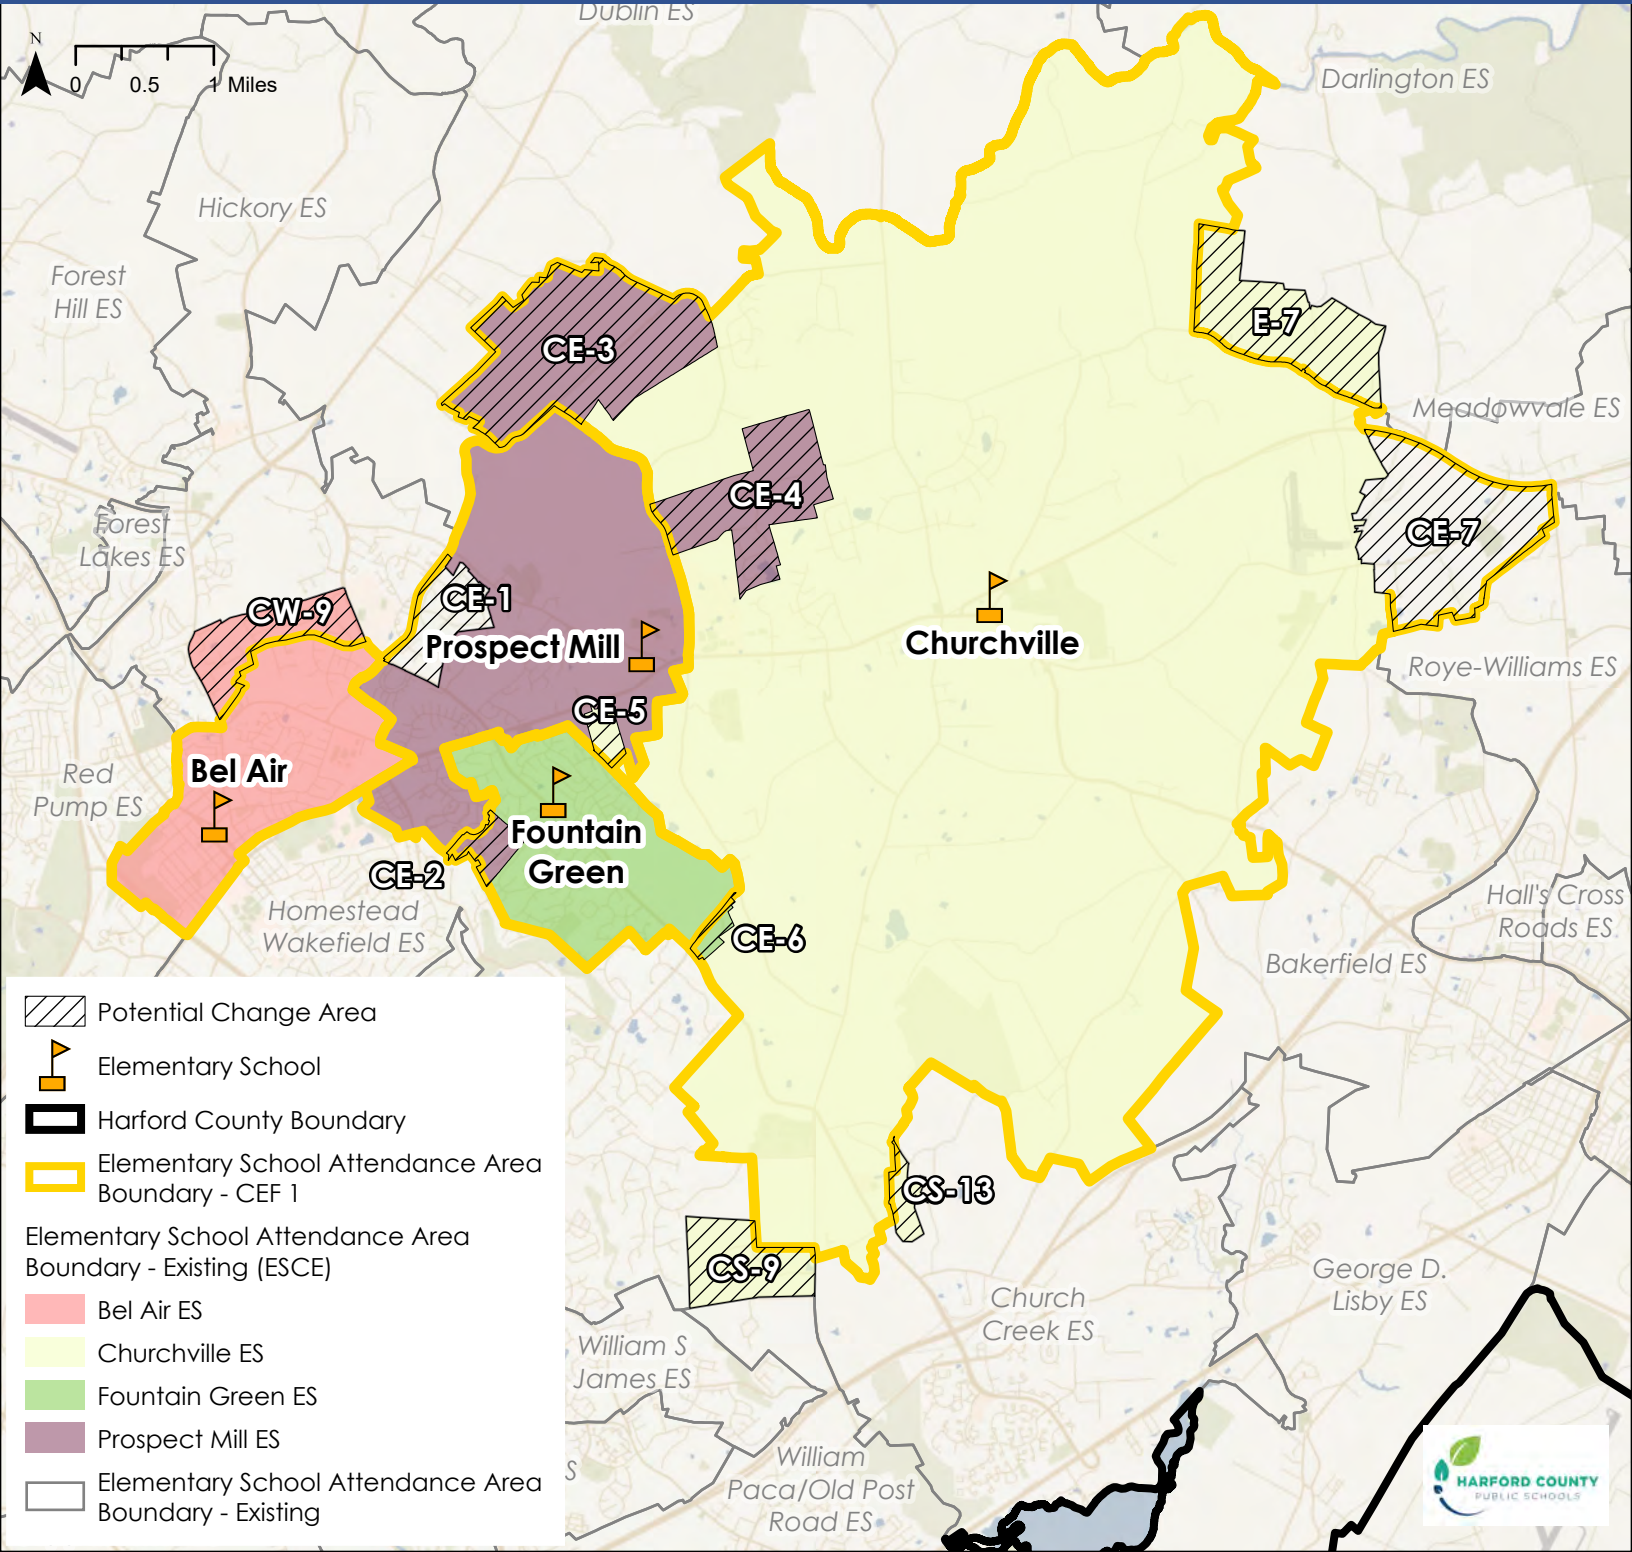

# Community Education Forum (CEF) Region Elementary School Center East (ESCE)

Schools: Bel Air ES, Churchville ES, Fountain Green ES, and Prospect Mills ES

# District Overview - CEF 1

## Elementary School Center East (ESCE)

## Overview Map