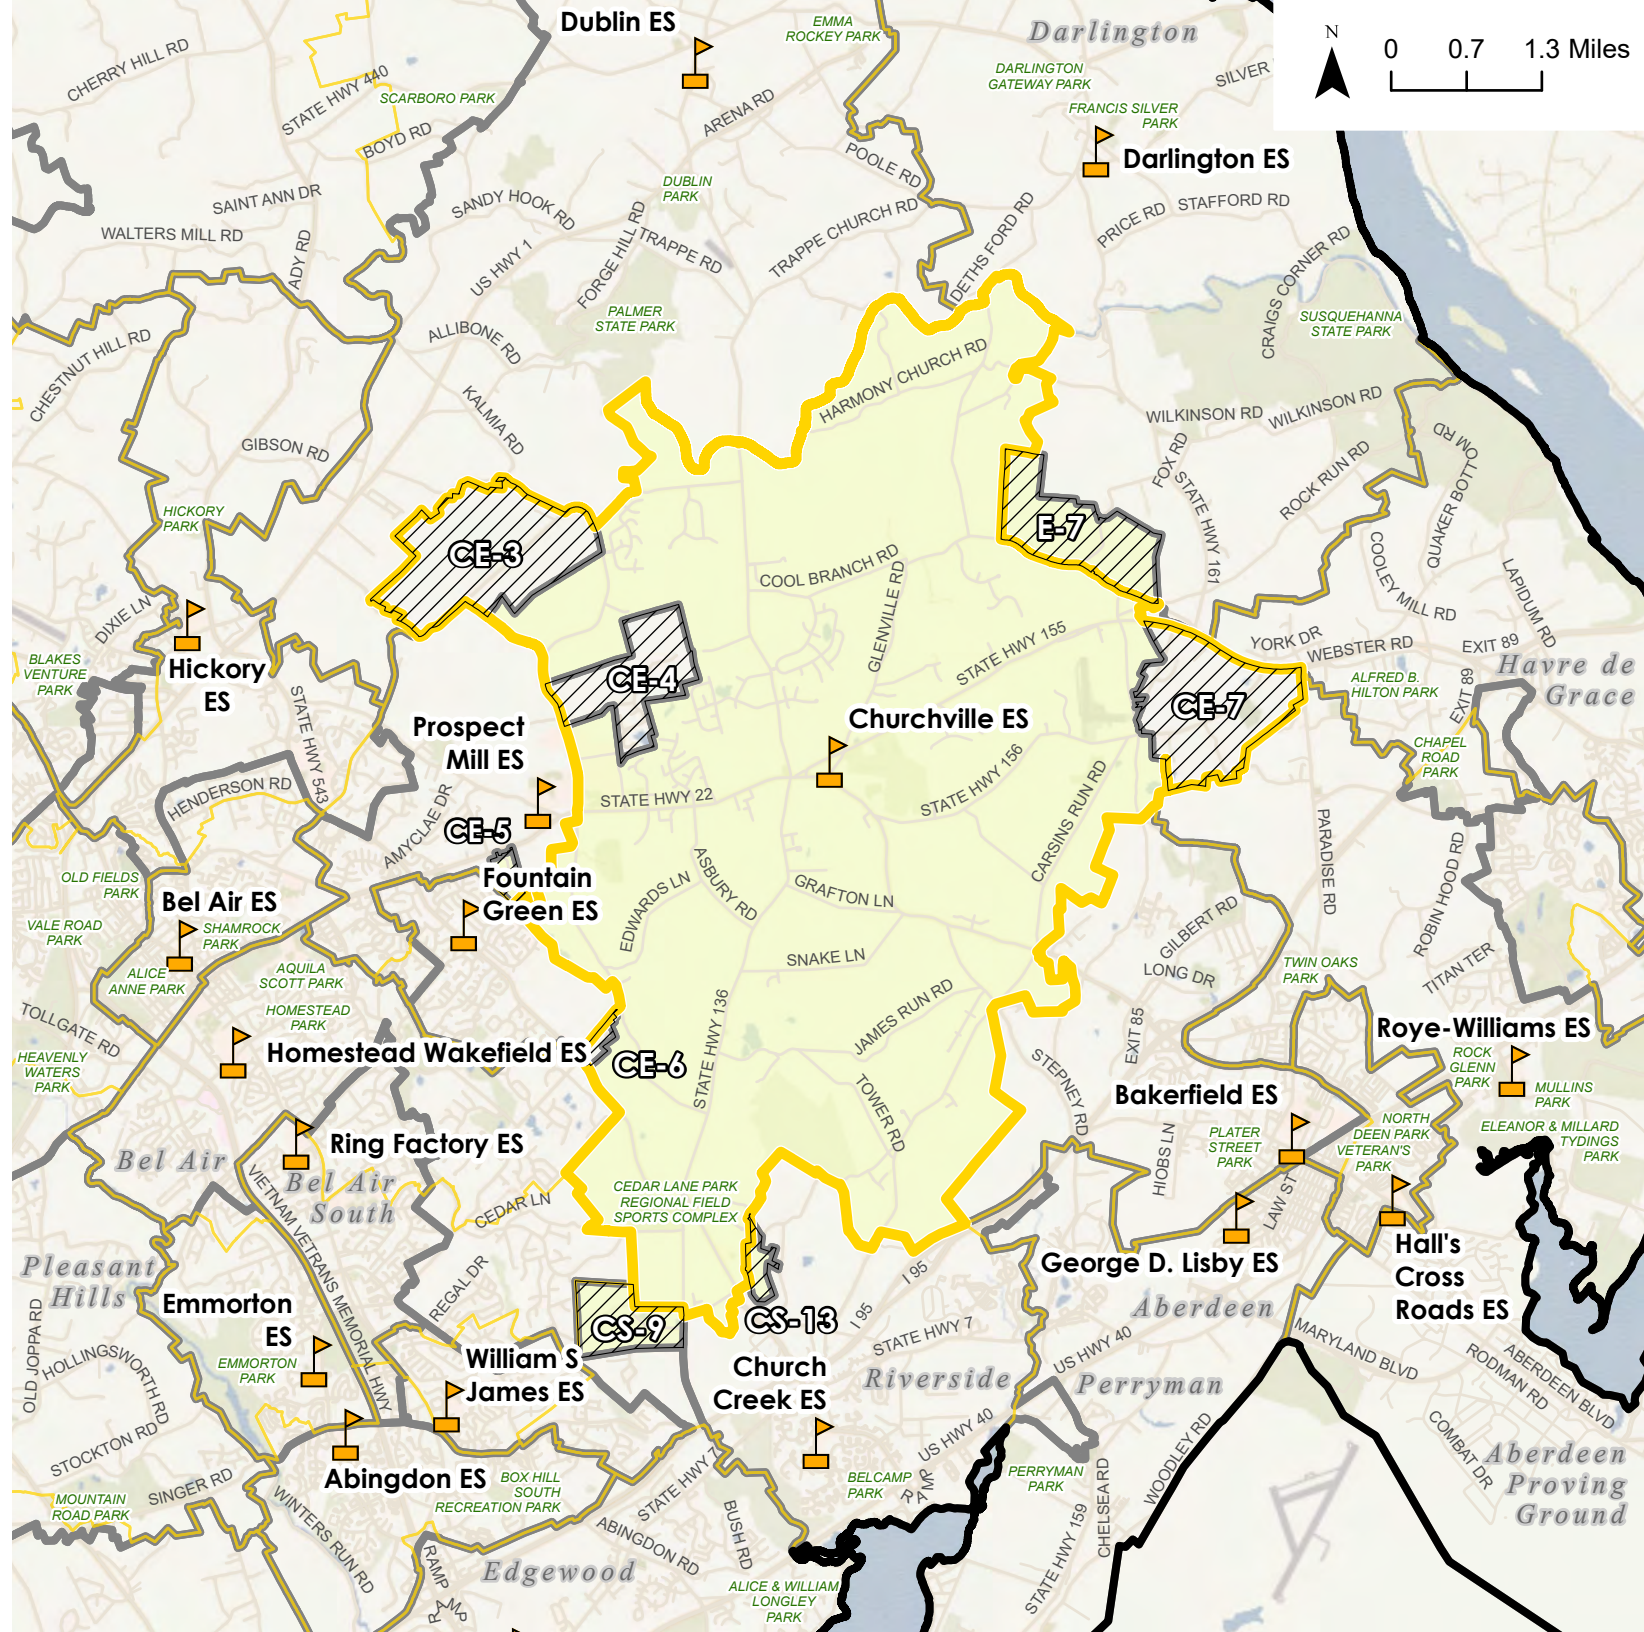

## Overview Map

# CEF 1 - Churchville ES

-  Elementary School
-  District Boundary
-  Elementary School Attendance Area Boundary - CEF 1

Elementary School Attendance Area Boundary - Existing

-  Churchville ES
-  Elementary School Attendance Area Boundary - Existing (Outline)
-  Potential Change Area