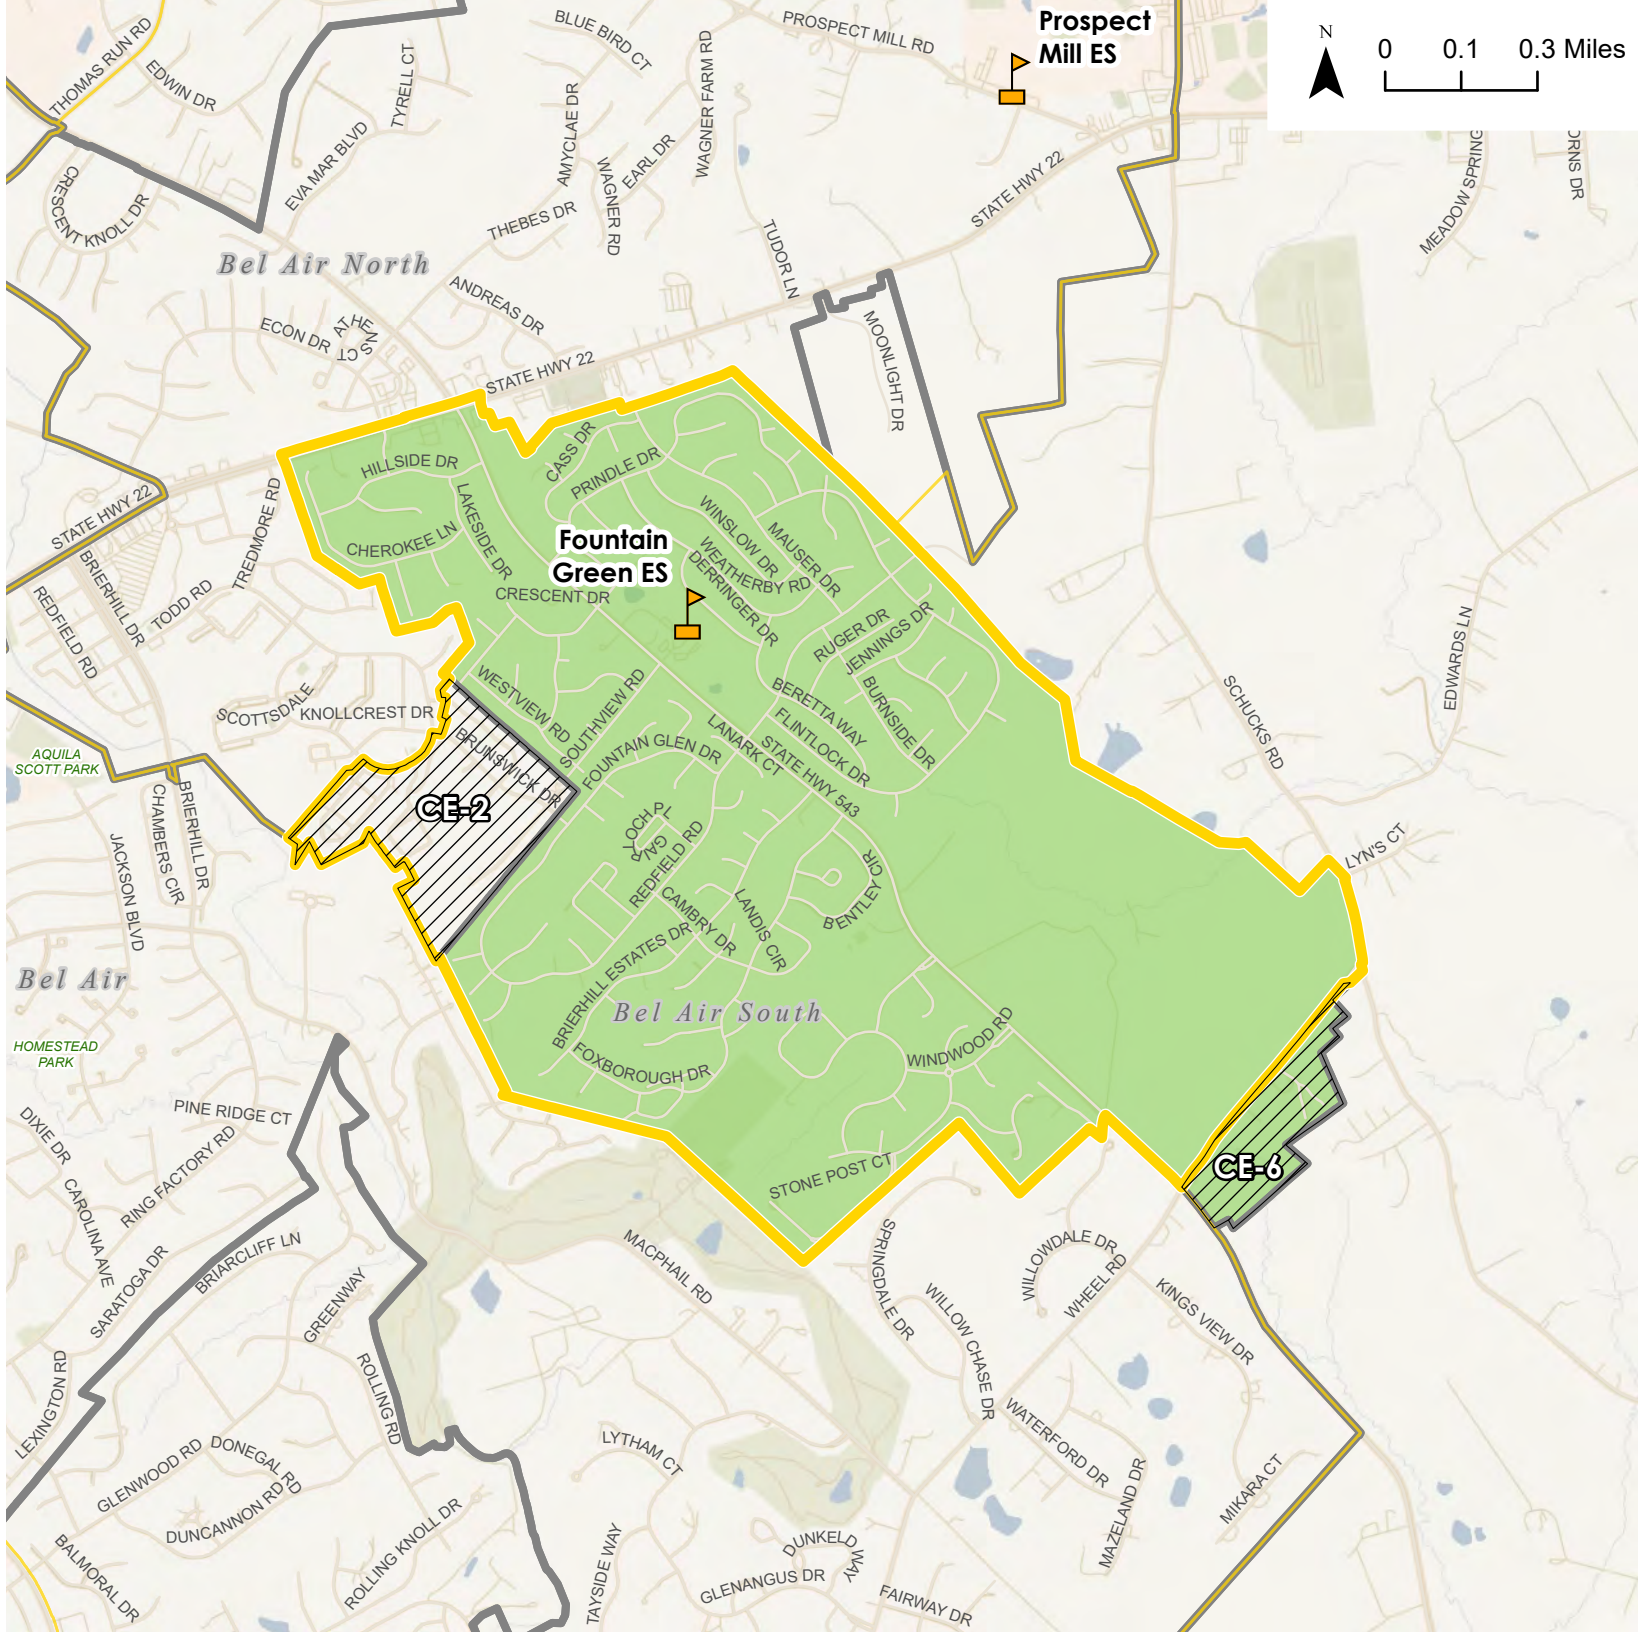

## Overview Map

# CEF 1 - Fountain Green ES

 Elementary School

 District Boundary

 Elementary School Attendance Area Boundary - Existing

 Elementary School Attendance Area Boundary - Existing

 Fountain Green ES

 Elementary School Attendance Area Boundary - Existing

 Elementary School Attendance Area Boundary - Existing (Outline)

 Potential Change Area

Potential Change Areas:  
 CE-2: From Prospect Mill ES to Fountain Green ES  
 CE-6: From Fountain Green ES to Churchville ES