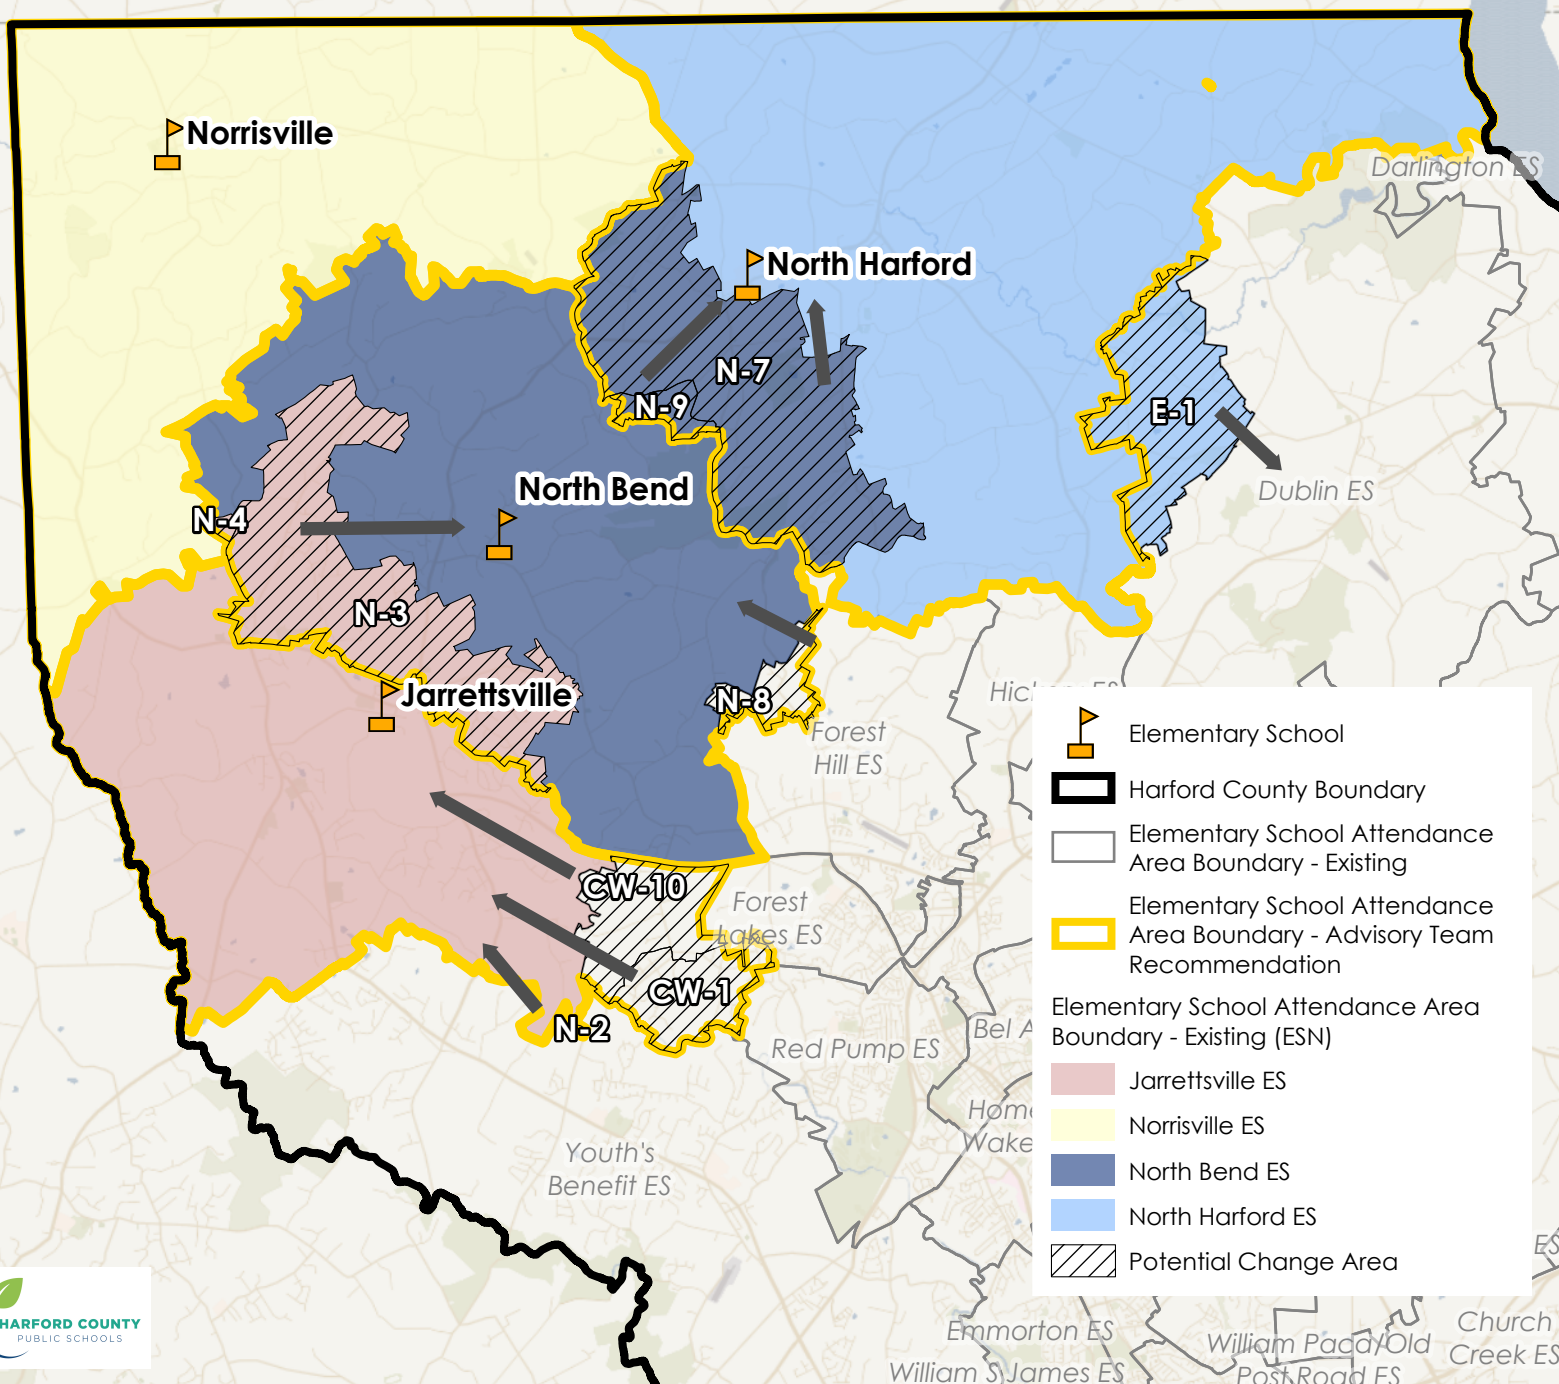

District Overview - Advisory Team Recommendation

Elementary School North (ESN)

- Elementary School
- Harford County Boundary
- Elementary School Attendance Area Boundary - Existing
- Elementary School Attendance Area Boundary - Advisory Team Recommendation
- Elementary School Attendance Area Boundary - Existing (ESN)
- Jarrettsville ES
- Norrisville ES
- North Bend ES
- North Harford ES
- Potential Change Area

Advisory Team Elementary School Boundary Recommendation - Norrisville ES

-  Elementary School
-  District Boundary
-  Advisory Team Elementary School Boundary
-  Recommendation for Norrisville ES
-  Potential Change Area
- Current Configuration - Elementary Schools**
-  Norrisville ES Current Attendance Area
-  Elementary School Attendance Area Boundary Outline - Current Attendance Area

Potential Change Areas:

Overview Map

Advisory Team Elementary School Boundary Recommendation - North Bend ES

-  Elementary School
-  District Boundary
-  Advisory Team Elementary School Boundary Recommendation for North Bend ES
-  Potential Change Area
- Current Configuration - Elementary Schools**
-  North Bend ES Current Attendance Area
-  Elementary School Attendance Area
-  Boundary Outline - Current Attendance Area

Overview Map