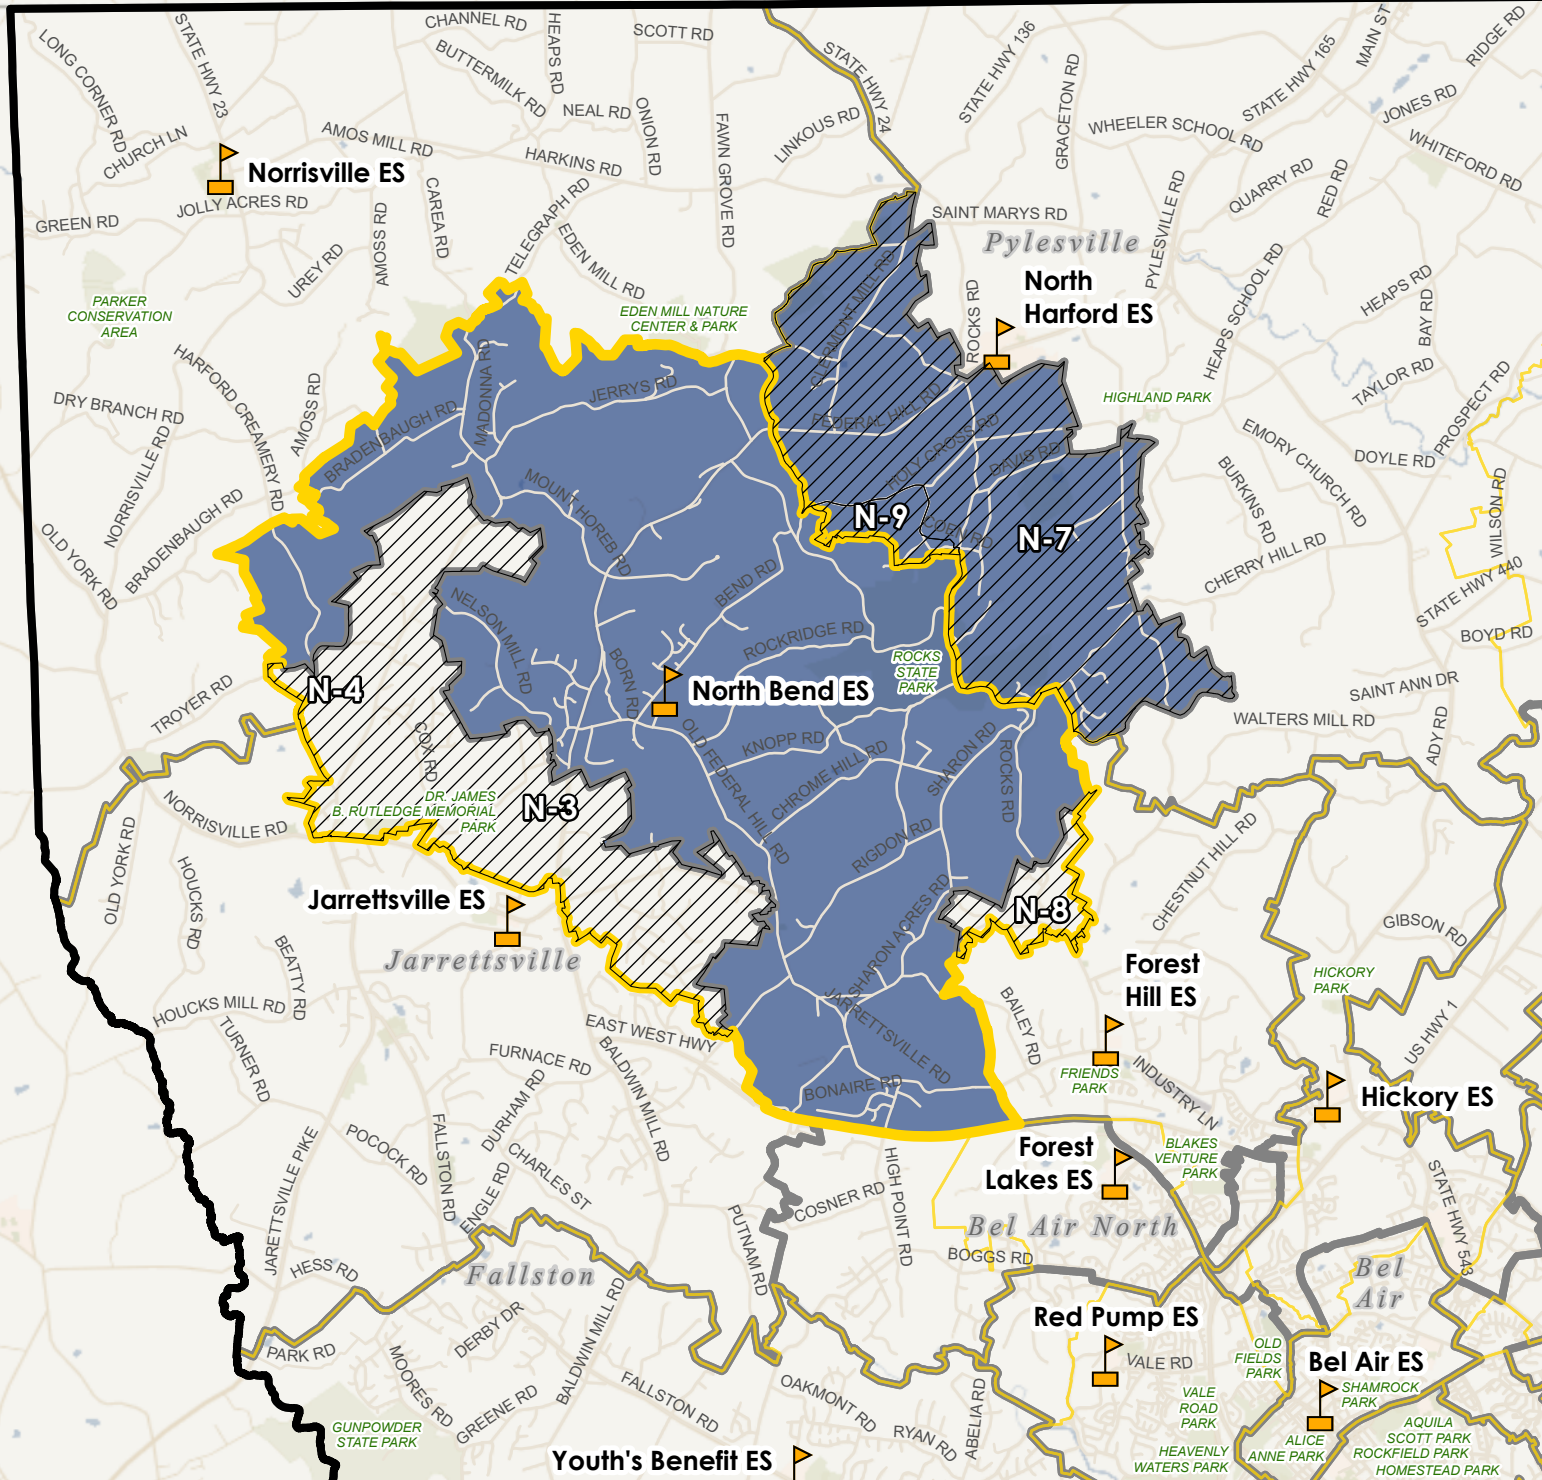

Advisory Team Elementary School Boundary Recommendation - North Bend ES

- Elementary School
- District Boundary
- Advisory Team Elementary School Boundary Recommendation for North Bend ES
- Potential Change Area
- **Current Configuration - Elementary Schools**
- North Bend ES Current Attendance Area
- Elementary School Attendance Area
- Boundary Outline - Current Attendance Area

Potential Change Areas:
N-7: From North Bend ES to North Harford ES
N-9: From North Bend ES to North Harford ES
N-4: From Jarrettsville ES to North Bend ES
N-3: From Jarrettsville ES to North Bend ES
N-8: From Forest Hill ES to North Bend ES

Overview Map