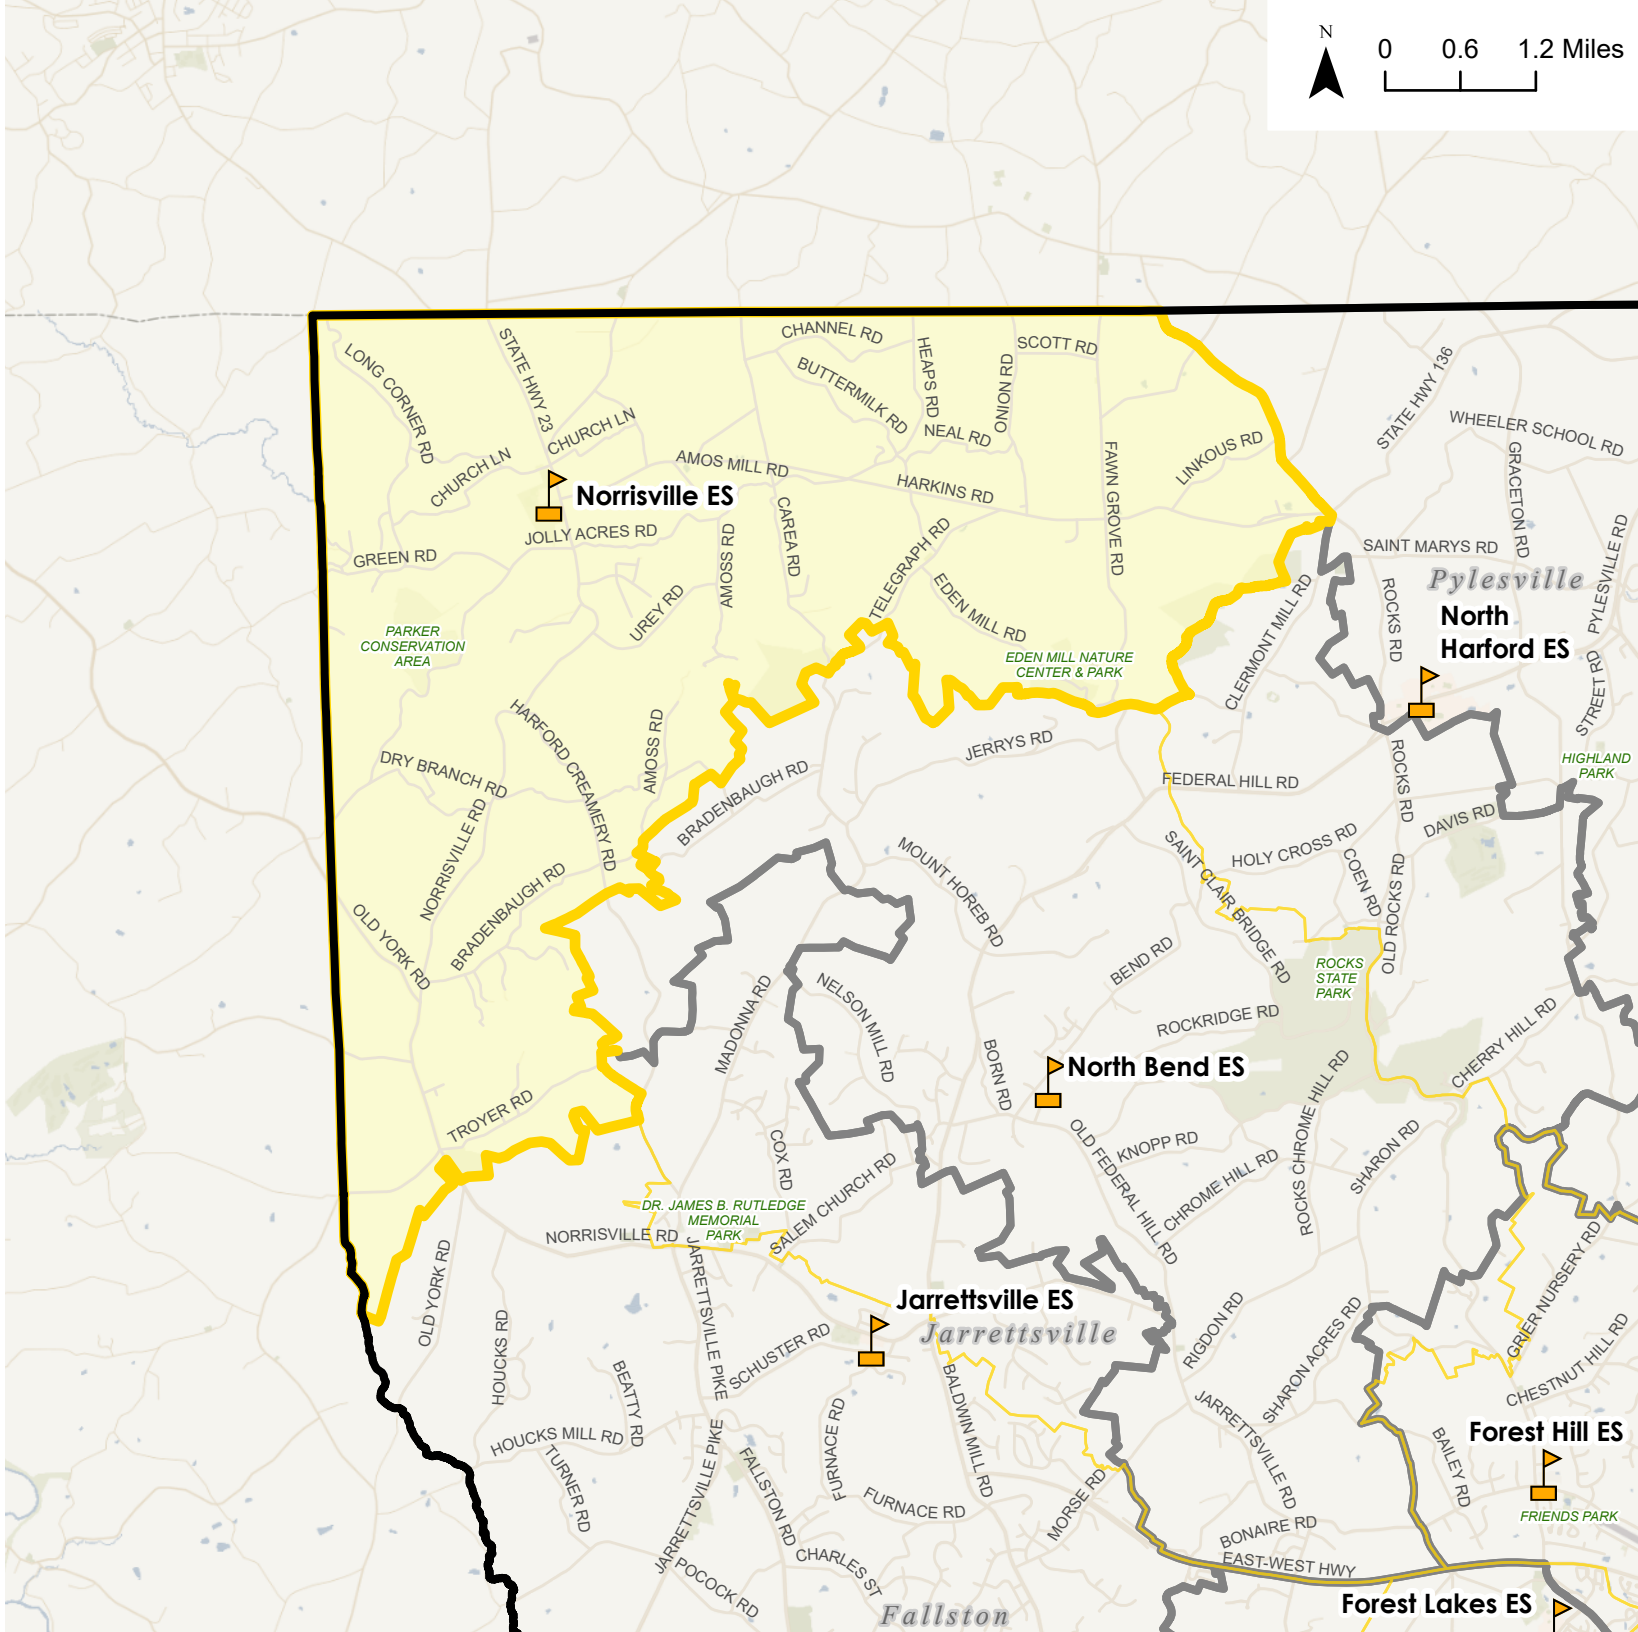

Advisory Team Elementary School Boundary Recommendation - Norrisville ES

- Elementary School
- District Boundary
- Advisory Team Elementary School Boundary
- Recommendation for Norrisville ES
- Potential Change Area
- **Current Configuration - Elementary Schools**
- Norrisville ES Current Attendance Area
- Elementary School Attendance Area Boundary Outline - Current Attendance Area

Potential Change Areas:

Overview Map