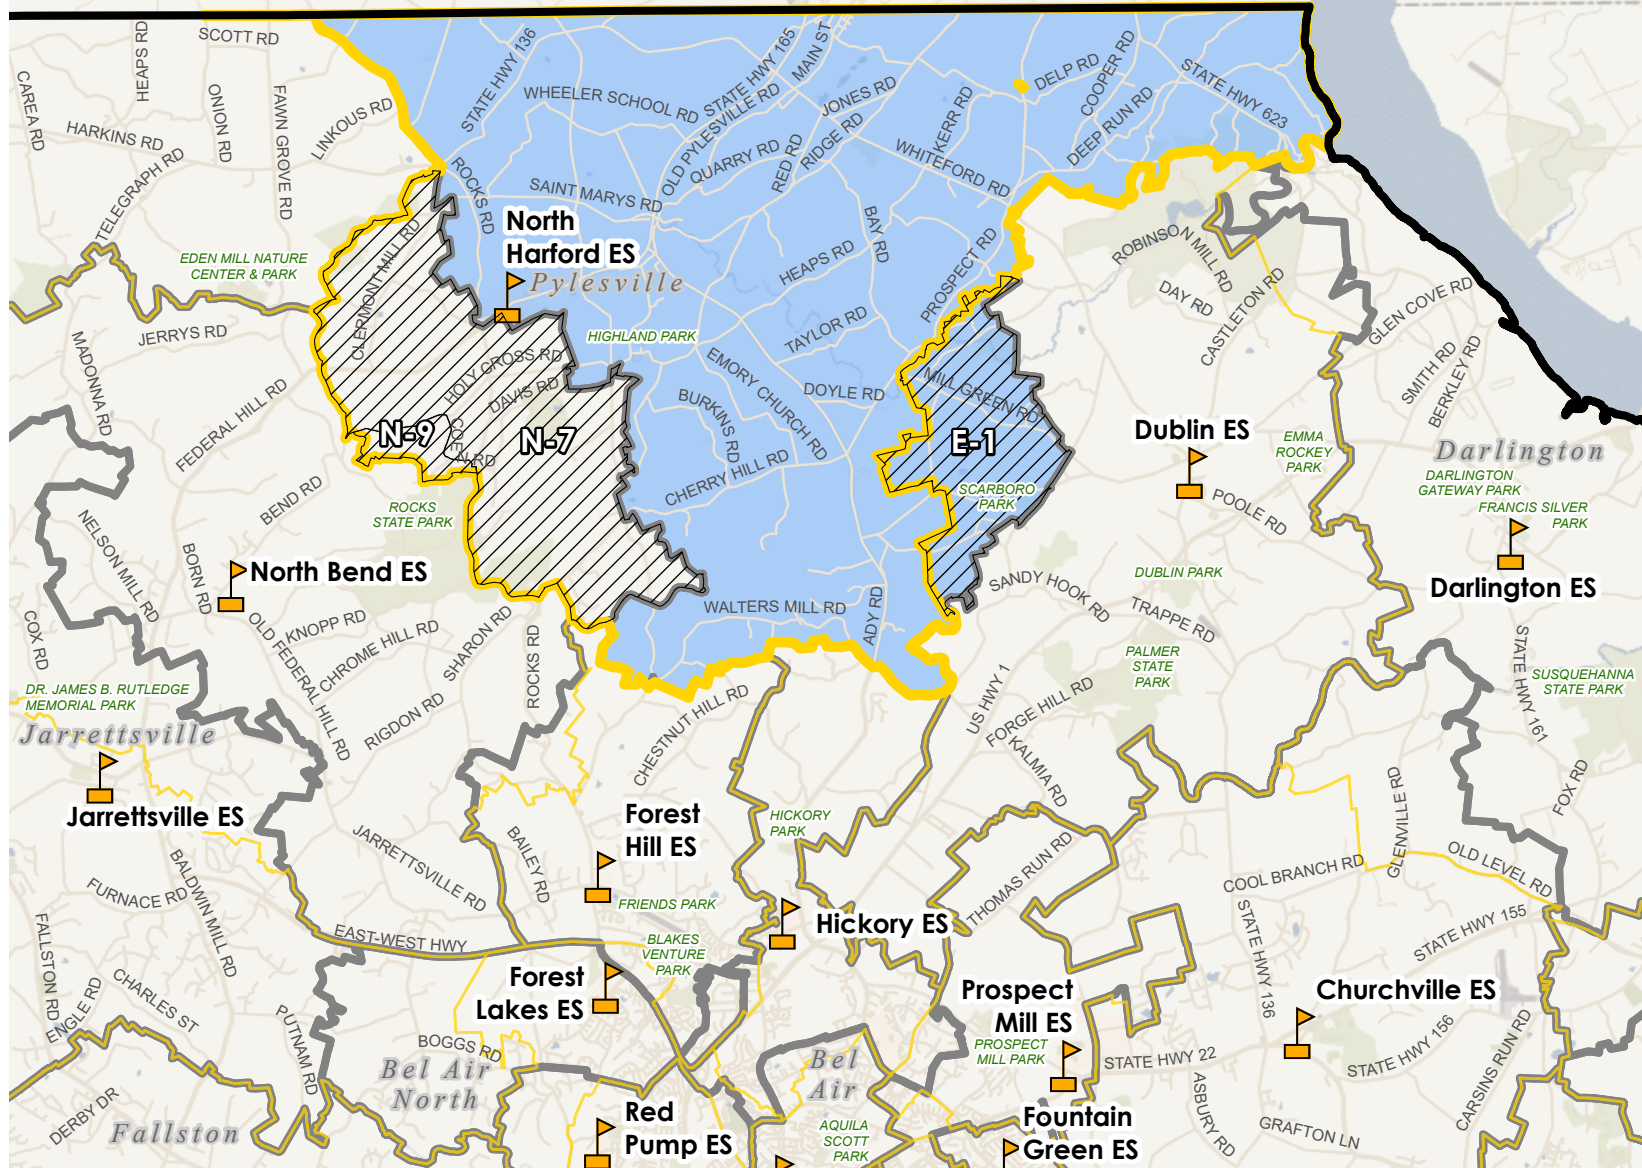

Potential Change Areas:
 N-7: From North Bend ES to North Harford ES
 N-9: From North Bend ES to North Harford ES
 N-4: From Jarrettsville ES to North Bend ES
 N-3: From Jarrettsville ES to North Bend ES
 N-8: From Forest Hill ES to North Bend ES

Overview Map

Advisory Team Elementary School Boundary Recommendation - North Harford ES

-  Elementary School
-  District Boundary
-  Advisory Team Elementary School Boundary
-  Recommendation for North Harford ES
-  Potential Change Area

Current Configuration - Elementary Schools

-  North Harford ES
-  Current Attendance Area
-  Elementary School Attendance Area
-  Boundary Outline - Current Attendance Area

Potential Change Areas:

- E-1: From North Harford ES to Dublin ES
- N-7: From North Bend ES to North Harford ES
- N-9: From North Bend ES to North Harford ES

Overview Map